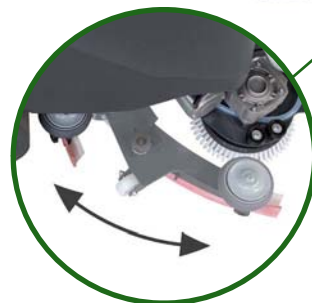

logic

Clean FREGADORA CONDUCTOR A BORDO GRANDE BRIO 75 RIDE ON

grande brío

INNOVATION IN CLEANING EQUIPMENT

TSM