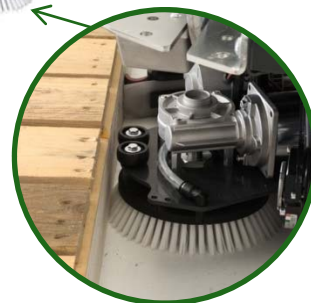

logic

Clean FREGADORA CONDUCTOR A BORDO GRANDE BRIO 75 RIDE ON

grande brío

INNOVATION IN CLEANING EQUIPMENT

TSM